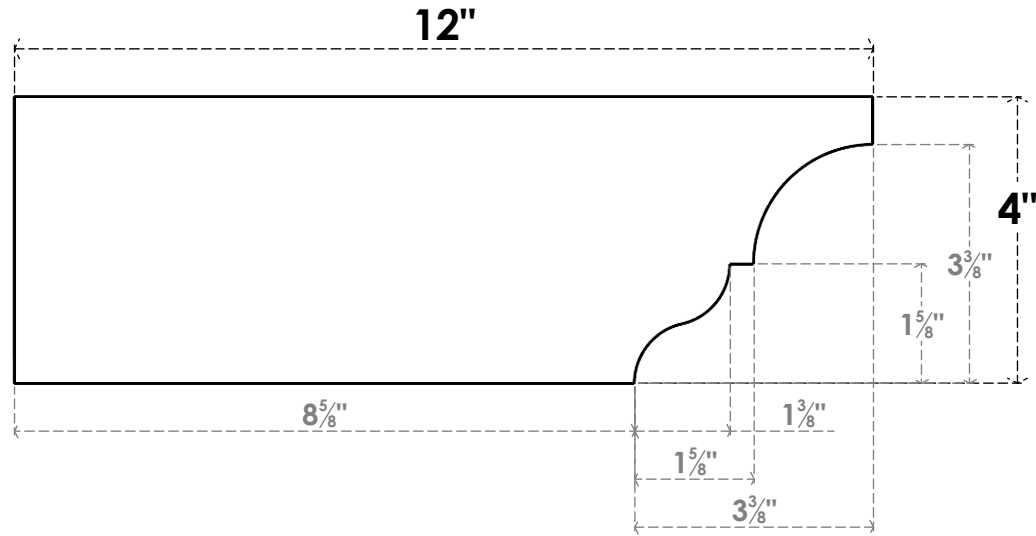

ITEM NUMBER: RFTURO060X04000X12000X004ASH00RCPR

6"W X 4"H X 12"L TIMBERTHANE ROUGH CEDAR ASHEBORO FAUX WOOD OPEN RAFTER TAIL, 4"L END, PRIMED TAN

SIDE PROFILE

FRONT PROFILE

ISOMETRIC

GENERATED DATE : 03/02/2023