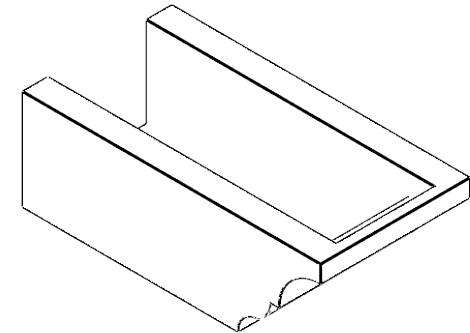

ITEM NUMBER: RFTURO060X04000X12000X004ASH00RCPR

6"W X 4"H X 12"L TIMBERTHANE ROUGH CEDAR ASHEBORO FAUX WOOD OPEN RAFTER TAIL, 4"L END, PRIMED TAN

SIDE PROFILE

FRONT PROFILE

ISOMETRIC

GENERATED DATE : 03/02/2023

EKENA MILLWORK
2300 WEST MAIN ST.
CLARKSVILLE, TX 75426
TOLL FREE: 866-607-0453
WWW.EKENAMILLWORK.COM

NOTES

1. INSTALLATION TO BE COMPLETED IN ACCORDANCE WITH MANUFACTURER'S SPECIFICATIONS.
2. DRAWING MAY NOT BE TO SCALE
3. THIS DRAWING IS INTENDED FOR DESIGN AND PLANNING PURPOSES ONLY.
4. ALL INFORMATION CONTAINED HEREIN WAS CURRENT AT THE TIME OF DEVELOPMENT BUT MUST BE REVIEWED AND APPROVED BY THE PRODUCT MANUFACTURER TO BE CONSIDERED ACCURATE.
5. TIMBERTHANE ARCHITECTURAL PRODUCTS ARE MADE FROM HIGH DENSITY URETHANE AND COME FACTORY PRIMED