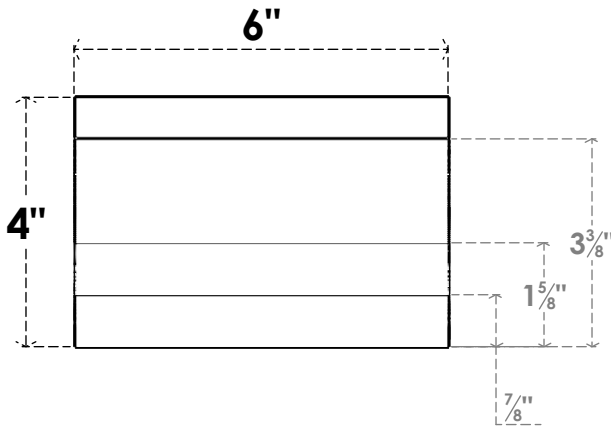

ITEM NUMBER: RFTURO060X04000X12000X004ASH00RCPR

6"W X 4"H X 12"L TIMBERTHANE ROUGH CEDAR ASHEBORO FAUX WOOD OPEN RAFTER TAIL, 4"L END, PRIMED TAN

SIDE PROFILE

FRONT PROFILE

ISOMETRIC

GENERATED DATE : 03/02/2023